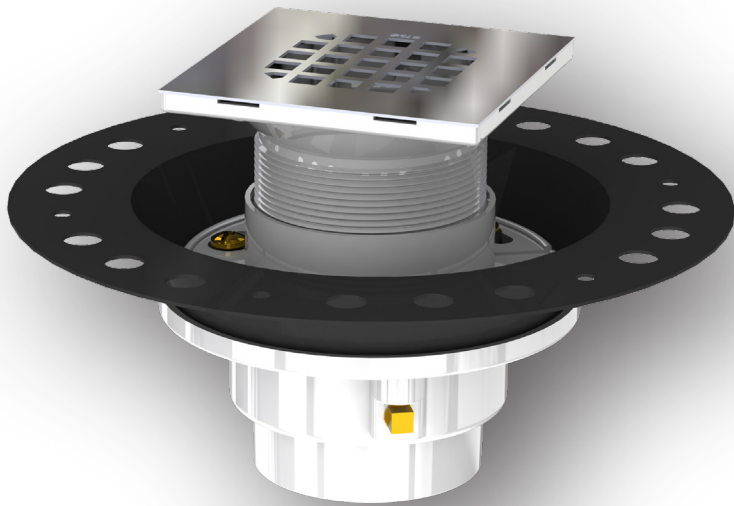

Wood Deck Drain

Introducing Wood Deck Drain - the Floor Drain with integral Deck Flange.

Intended for light duty applications such as second floor laundry rooms, utility rooms, loft remodels, kitchens and washrooms, the Wood Deck Drain features a sturdy epoxy coated metal Flange designed to firmly secure the Drain to the sub floor.

Available in PVC, ABS and Cast Iron models, with square or round grates.

Now includes a Trap Seal Primer.

Your job just got easier.®