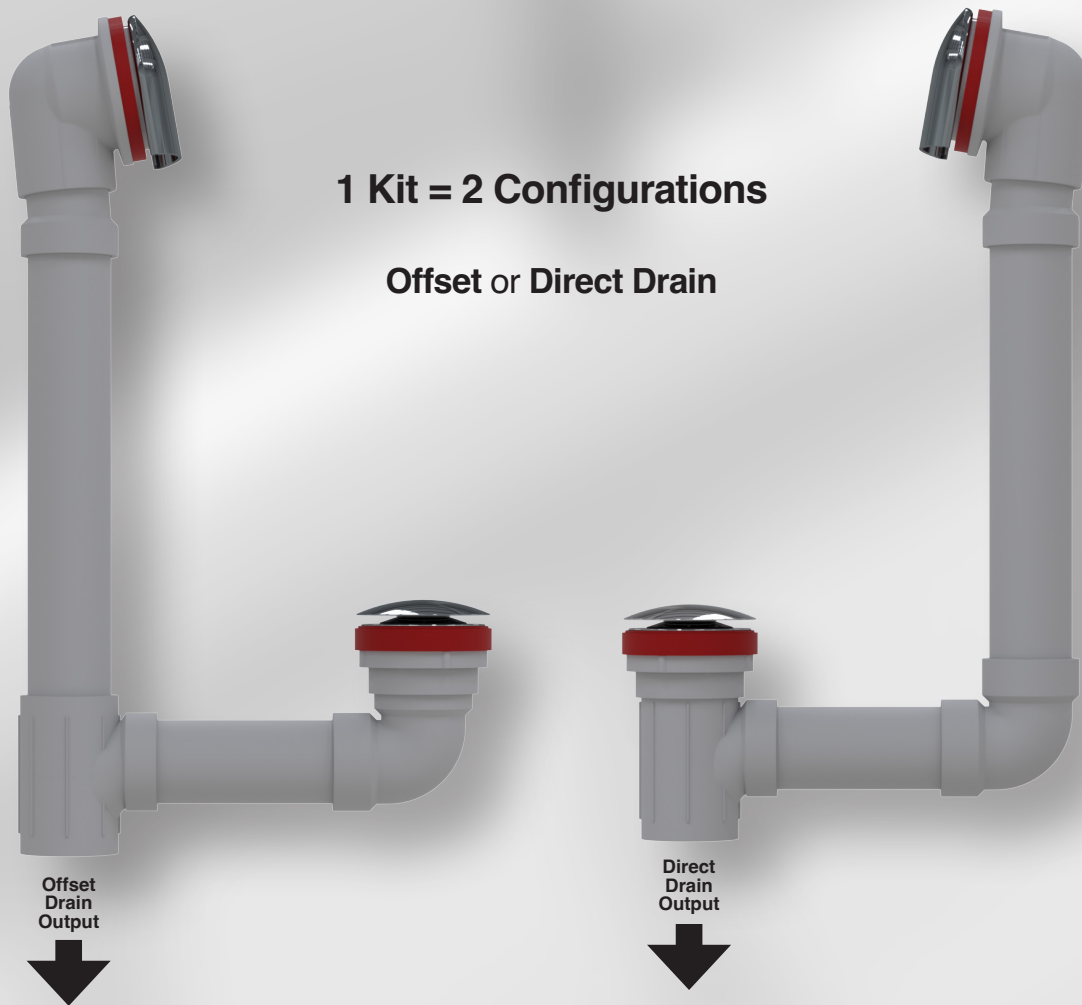

Contractors - No need to keep both Offset AND Direct Drain Bath Waste kits in your truck.

Wholesalers - Reduce your inventory costs AND maximize your shelf space.