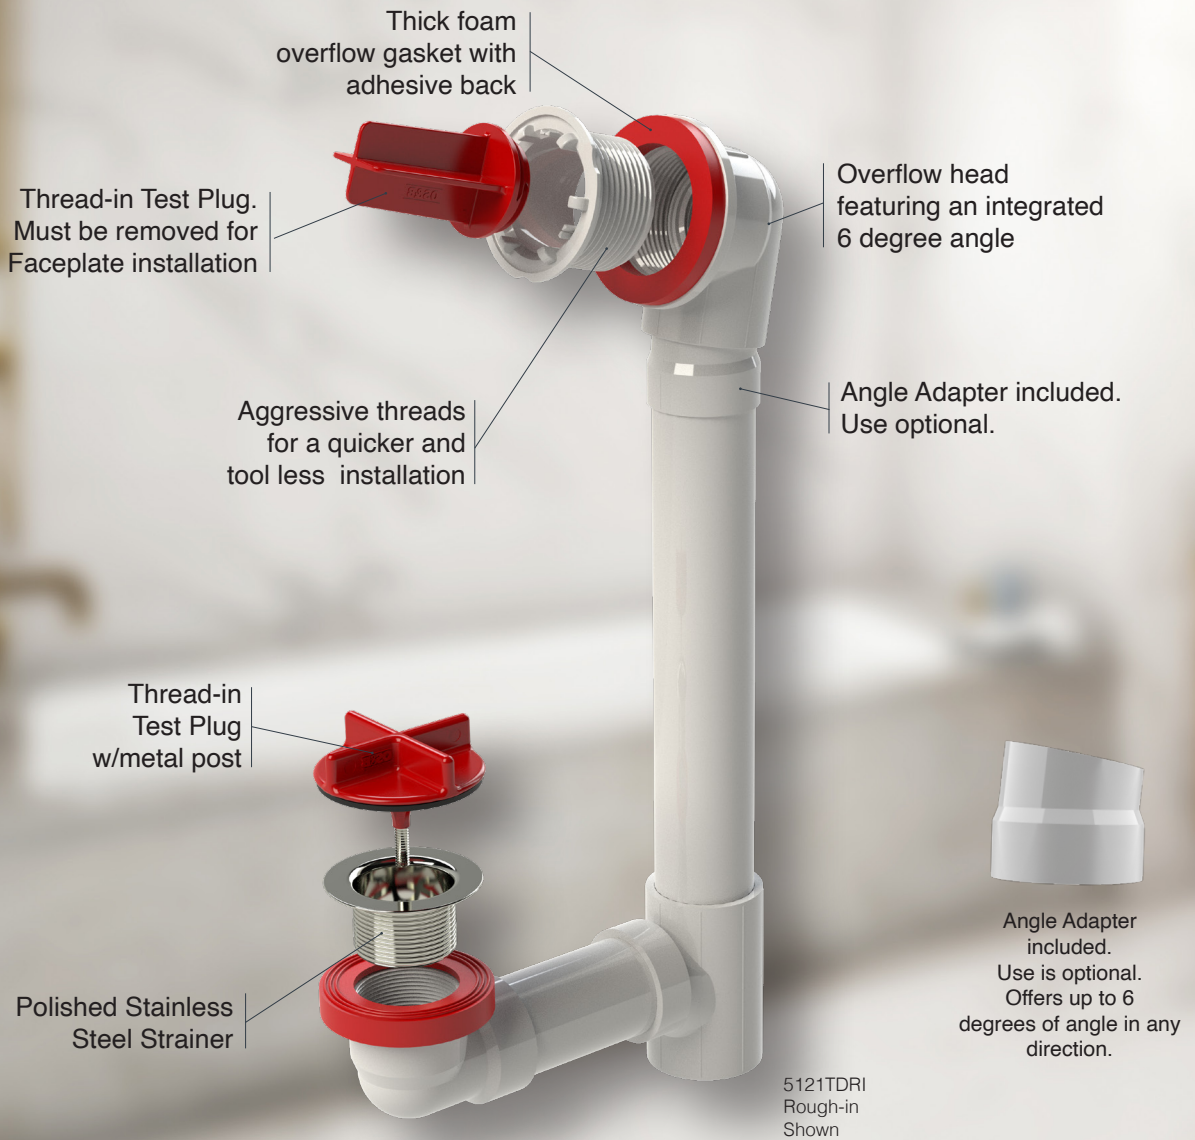

Introducing our new testable Bath Waste system. Designed by Plumbers. For Plumbers.

Your job just got easier.®

Testable Rough-in

Testable Rough-ins available in PVC and ABS models, with and without Condensate option.
Styles include: Offset and Direct, in 16", 20", Kit and Half Kit.