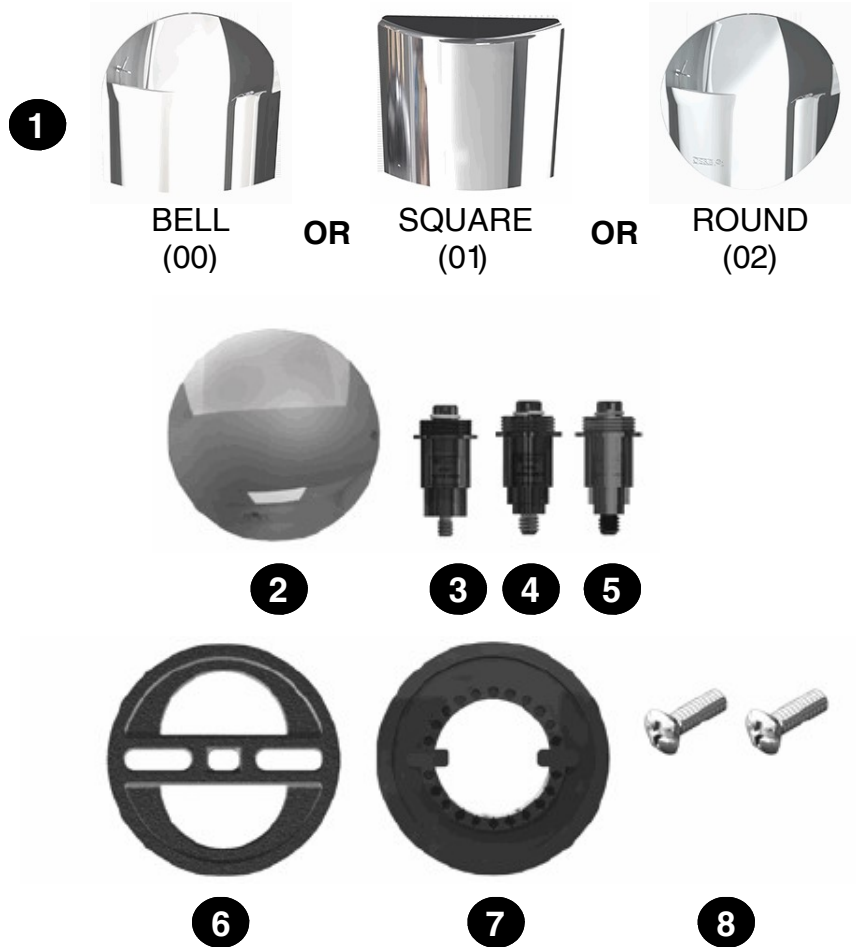

Bell	Square	Round	FINISH	LIST PRICE

Universal W/O Retrofit Kits - Plastic				
URTK00Q-CP	URTK01Q-CP	URTK02Q-CP	Chrome Plated	$49.14
URTK00Q-BCP	URTK01Q-BCP	URTK02Q-BCP	Brass Chrome Plated	$56.55
URTK00Q-BN	URTK01Q-BN	URTK02Q-BN	Brushed Nickel	$64.70
URTK00Q-MBL	URTK01Q-MBL	URTK02Q-MBL	Matte Black	$64.70
URTK00Q-POLN	URTK01Q-POLN	URTK02Q-POLN	Polished Nickel	$64.70
URTK00Q-VB	URTK01Q-VB	URTK02Q-VB	Venetian Bronze	$64.70
URTK00Q-W	URTK01Q-W	URTK02Q-W	White	$64.70
Universal W/O Retrofit Kits - Brass				
URTKB00Q-BG	URTKB01Q-BG	URTKB02Q-BG	Brushed Gold	$139.85
URTKB00Q-LB	N/A	URTKB02Q-LB	Luxe Bronze	$139.85

KITS INCLUDE

1. SlideOn™ Face Plate
2. Euro Clicker® Closure Top
3. Small (1/4"-20) Clicker® Stem
4. Large (5/16") Clicker® Stem
5. Extra-Large (3/8") Clicker® Stem
6. Universal Tie Plate
7. Spin-on Tie Plate
8. 2 Screws

To retrofit all Waste & Overflows including OS&B® old style.

SEE LEGEND ON P. 01 FOR ABBREVIATIONS & FINISHES. ALL BOLDED ITEMS ARE NEW.