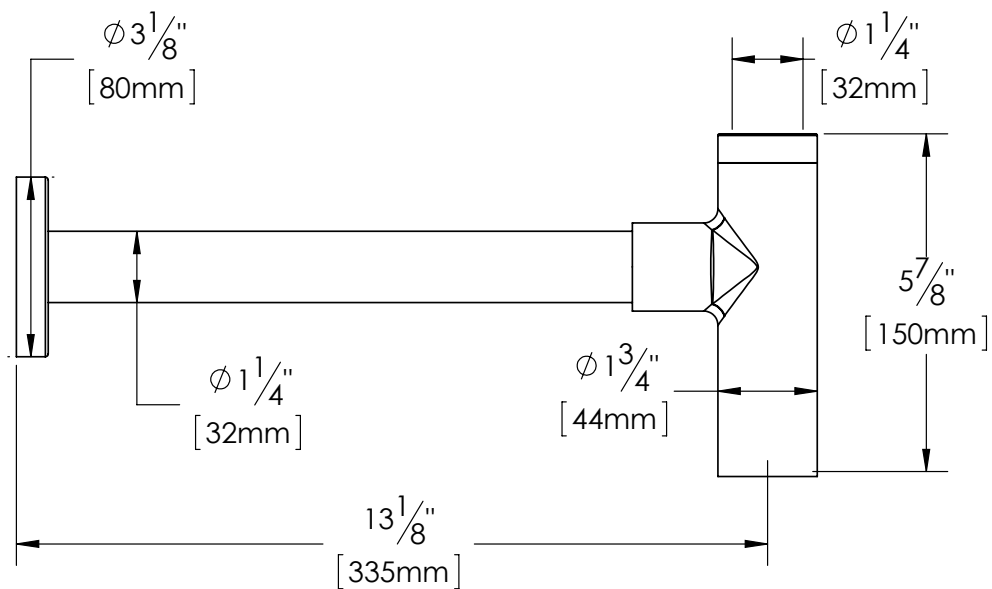

BOT-XXX

1-1/4" SEMI-CAST T-TRAP, WITH CLEANOUT

Description:

BOTTLE TRAP SHALL BE 1-1/4", 20 GAUGE BRASS TUBE, CAST BRASS BODY, BRASS NUTS WITH WASHER JOINT. SHALLOW FLANGE, WITH BOTTOM CLEANOUT.

Finishes

CP
Chrome Plated

BN
Brushed Nickel

MBL
Matte Black

Certification*

Part # Configurator (example: BOT-CP)

BOT-

FINISH SUFFIX
(1-3 CHARACTERS)

Oakville Stamping and Bending Ltd.

2200 Speers Road, Unit C. Oakville, ON. Canada. L6L 2X8.