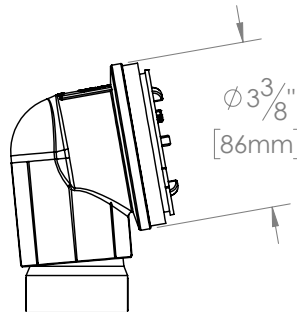

Refer to Side B for Faceplate, Closure Mechanism and Finish options and suffixes.

Oakville Stamping and Bending Ltd.

2200 Speers Road, Unit C. Oakville, ON. Canada. L6L 2X8.

T. 905.827.0320 or toll free 1.877.314.6040 F. 905.827.6375 or toll free 1.877.827.6040.

All rights reserved. OS&B™ reserves the right to change product specifications and material or discontinue models without notice.

www.osb.ca (Canada) www.osbplumbing.com (USA)