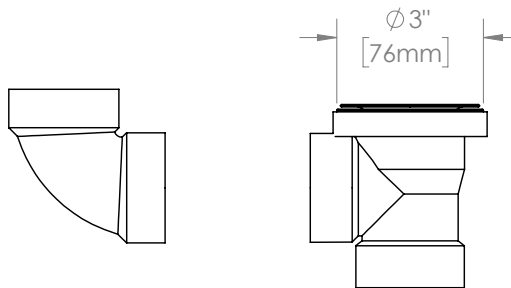

## Specification:

Direct style 1-1/2" Schedule 40 ABS Solvent Weld Bath Waste/Overflow Kit (With Tee) shall feature a Spin-on TiePlate, Angle Adapter (use optional), SlideOn™ Faceplate and Closure Mechanism.

### \*Certification

\*The "cSAus Meets UPC" mark means the product conforms to the requirements of the NPC, UPC, IPC and IRC.

Refer to Side B for Faceplate, Closure Mechanism and Finish options and suffixes.